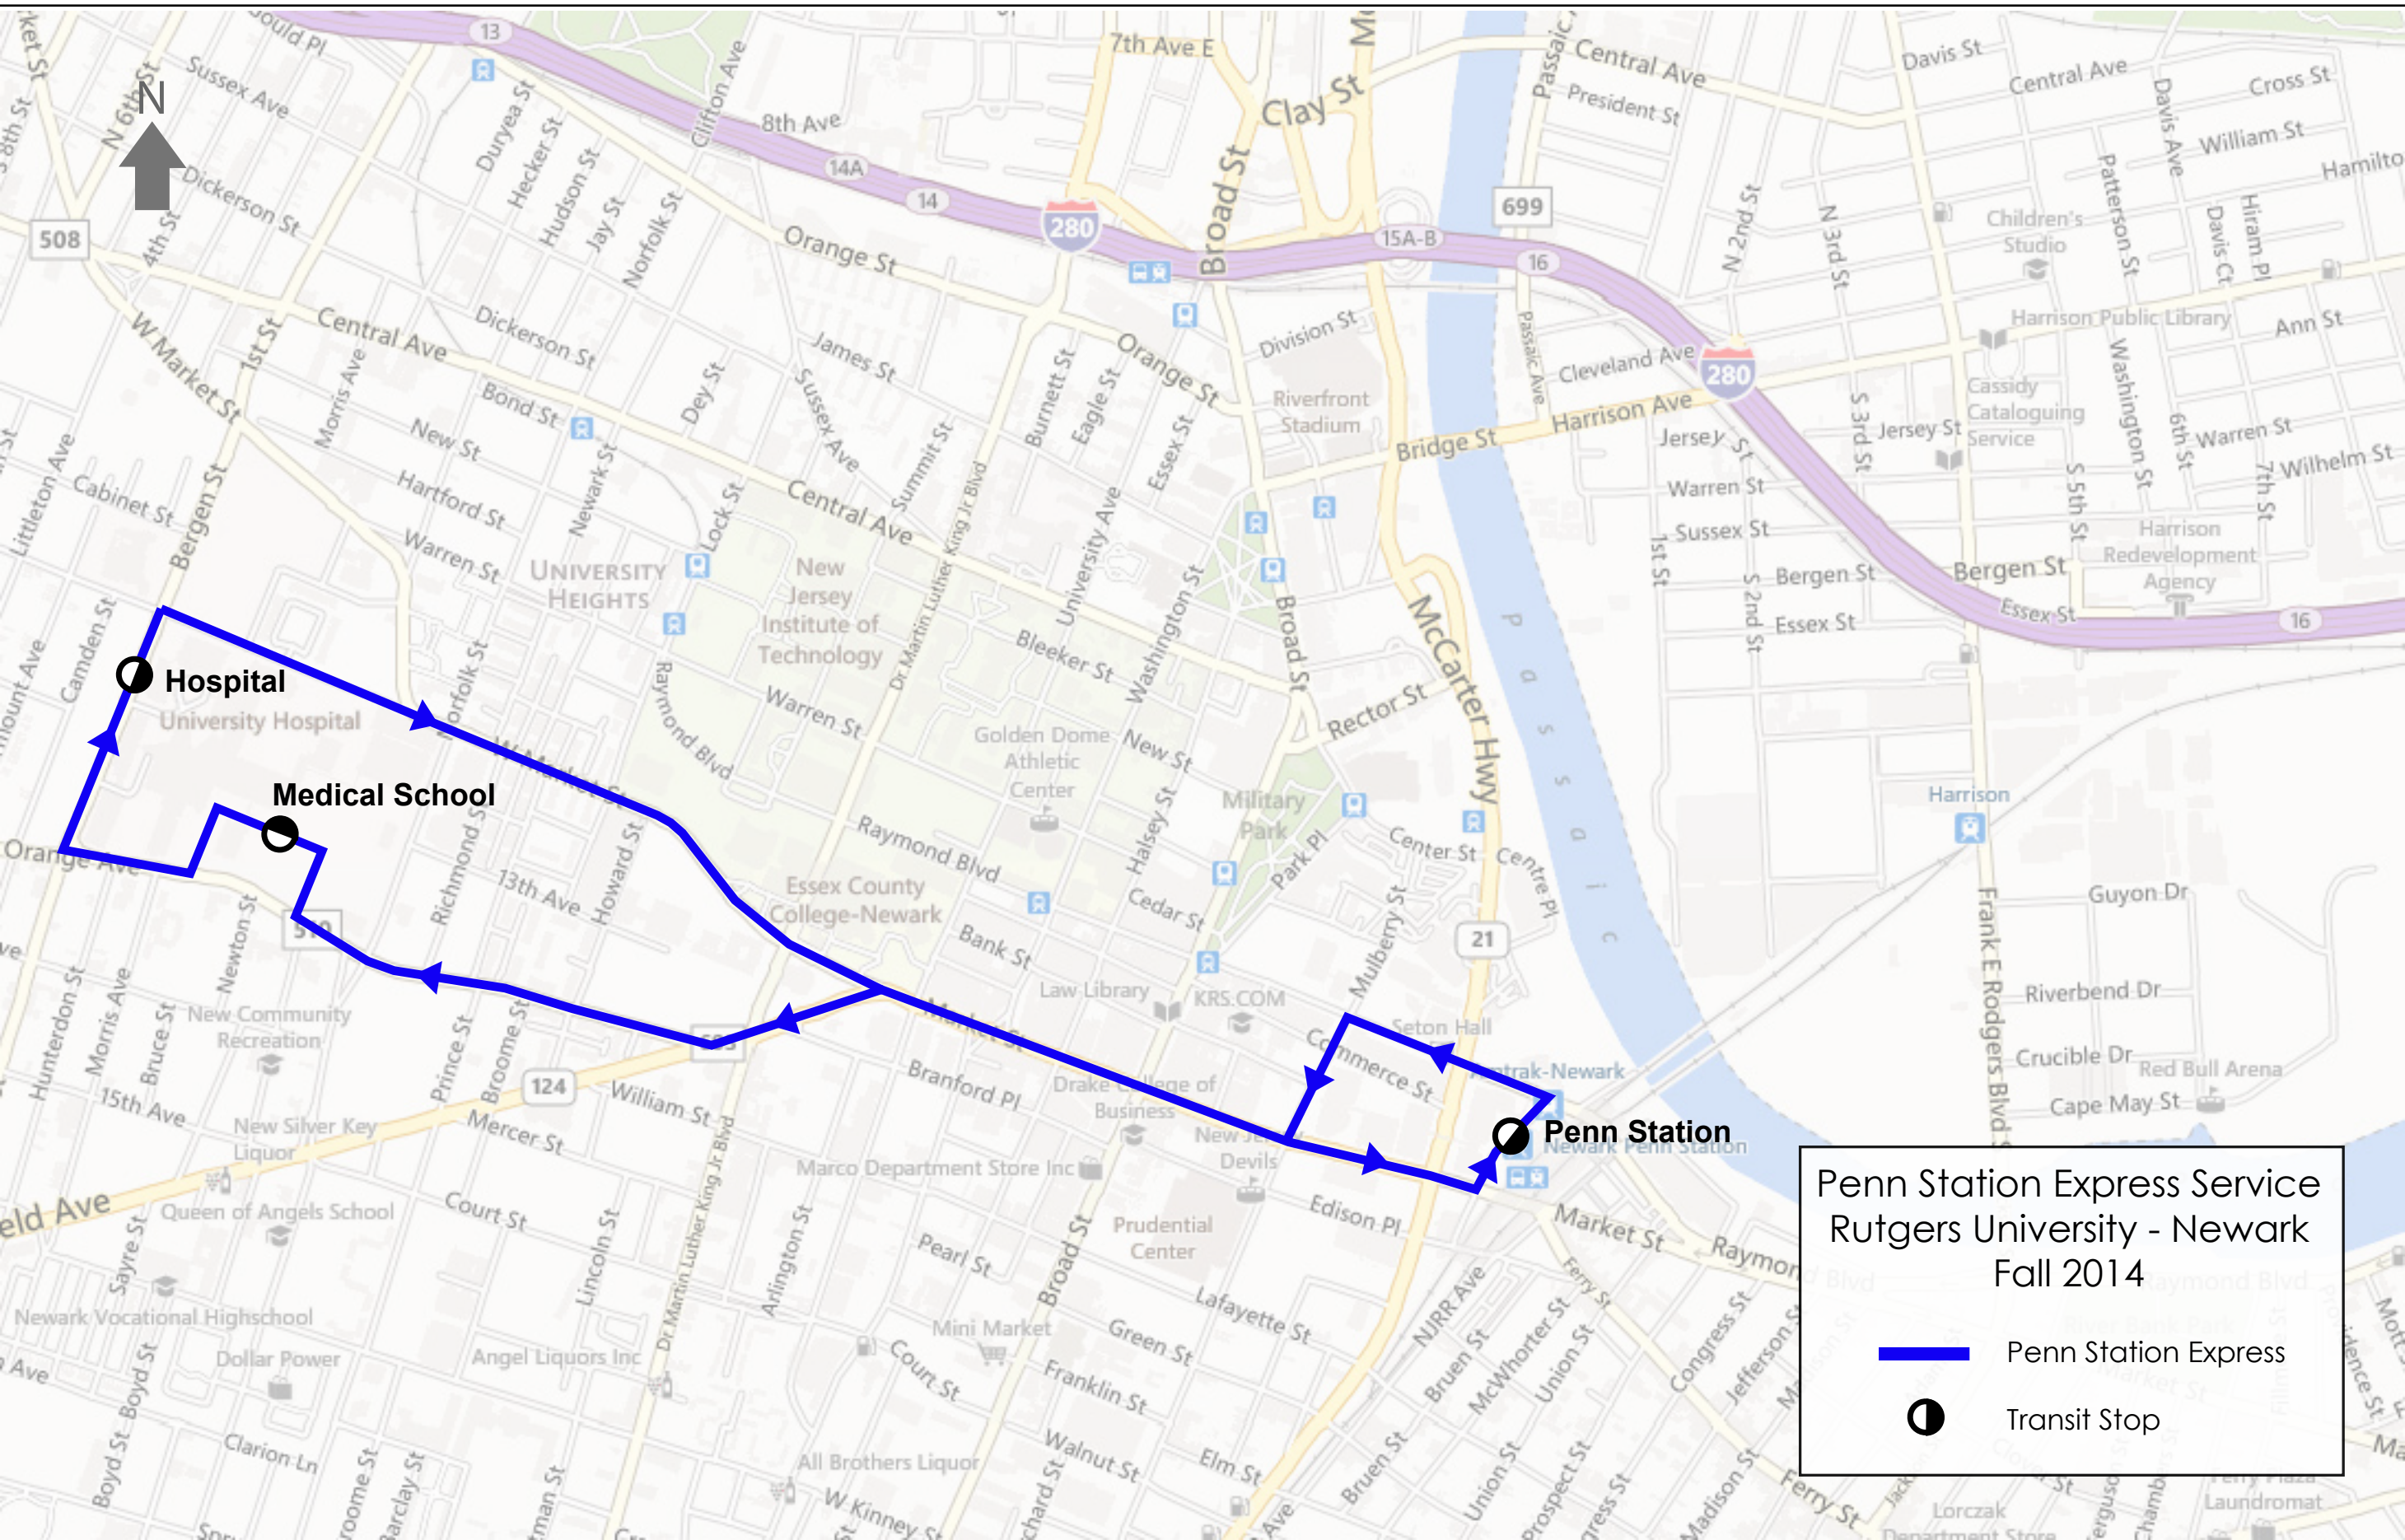

PENN STATION EXPRESS SERVICE  
RUTGERS UNIVERSITY - NEWARK  
FALL 2014

Penn Station Express Service  
Rutgers University - Newark  
Fall 2014

-  Penn Station Express
-  Transit Stop