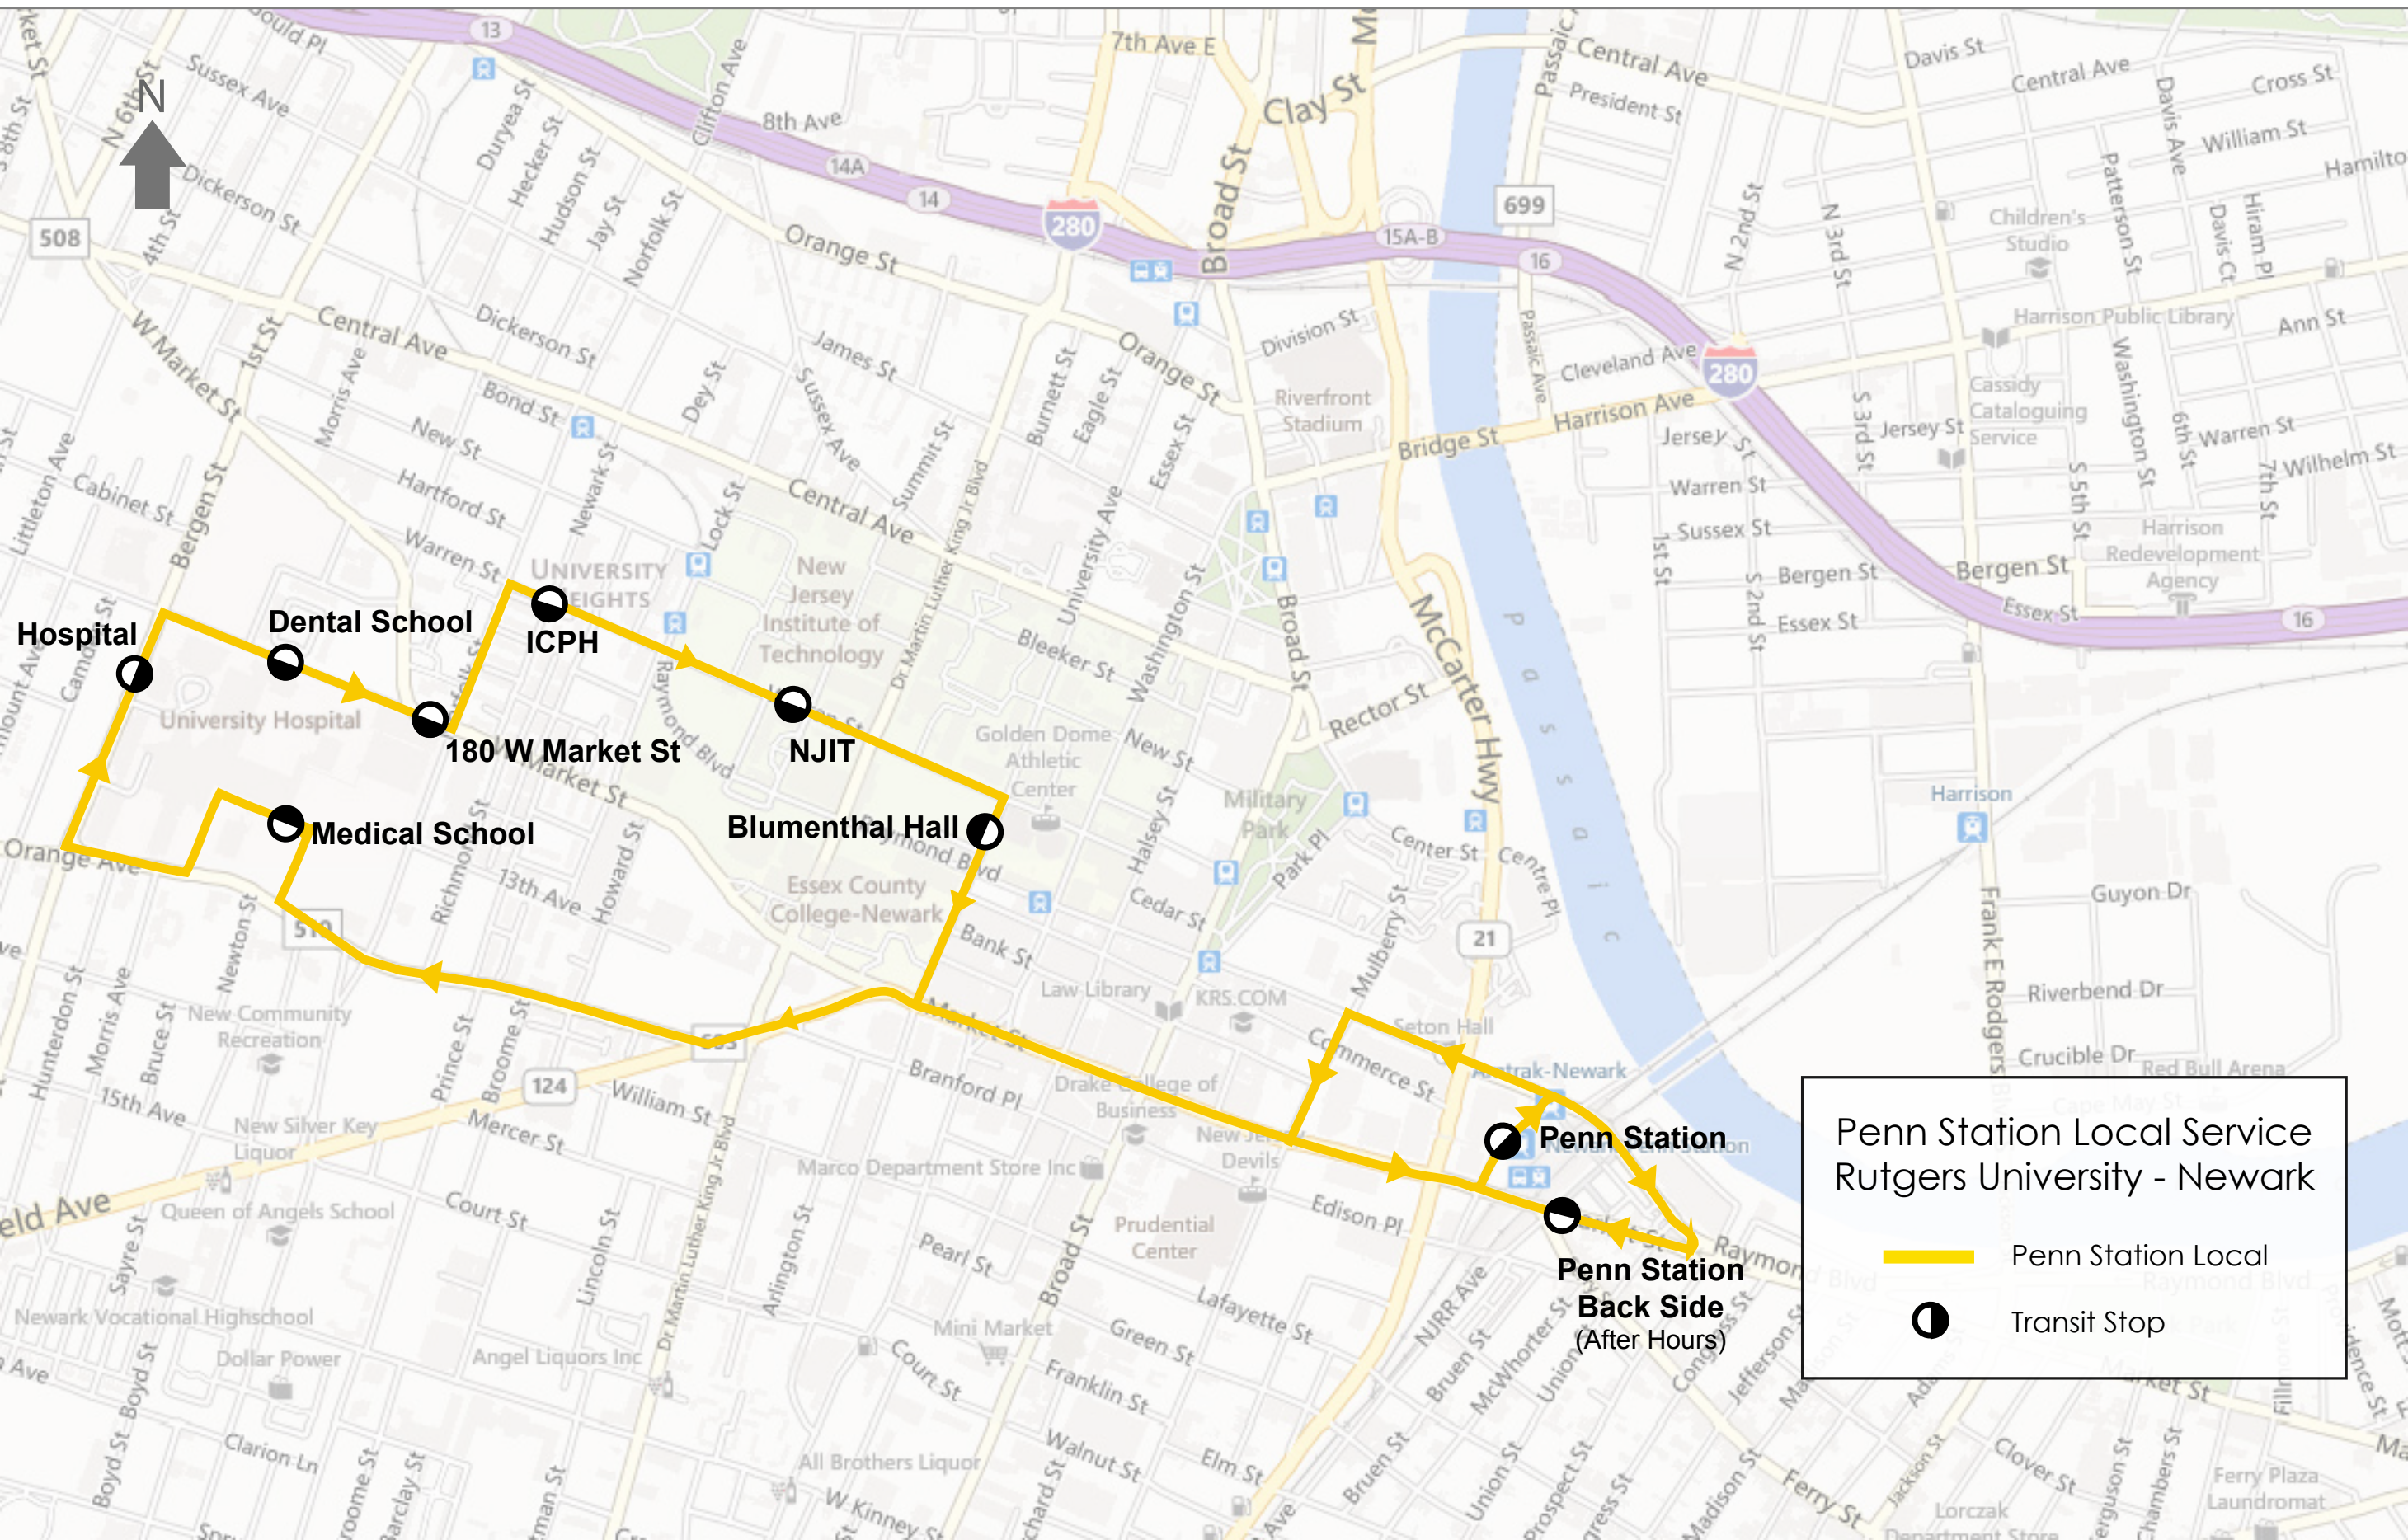

PENN STATION LOCAL SERVICE RUTGERS UNIVERSITY - NEWARK

**Penn Station Local Service
Rutgers University - Newark**

-  Penn Station Local
-  Transit Stop