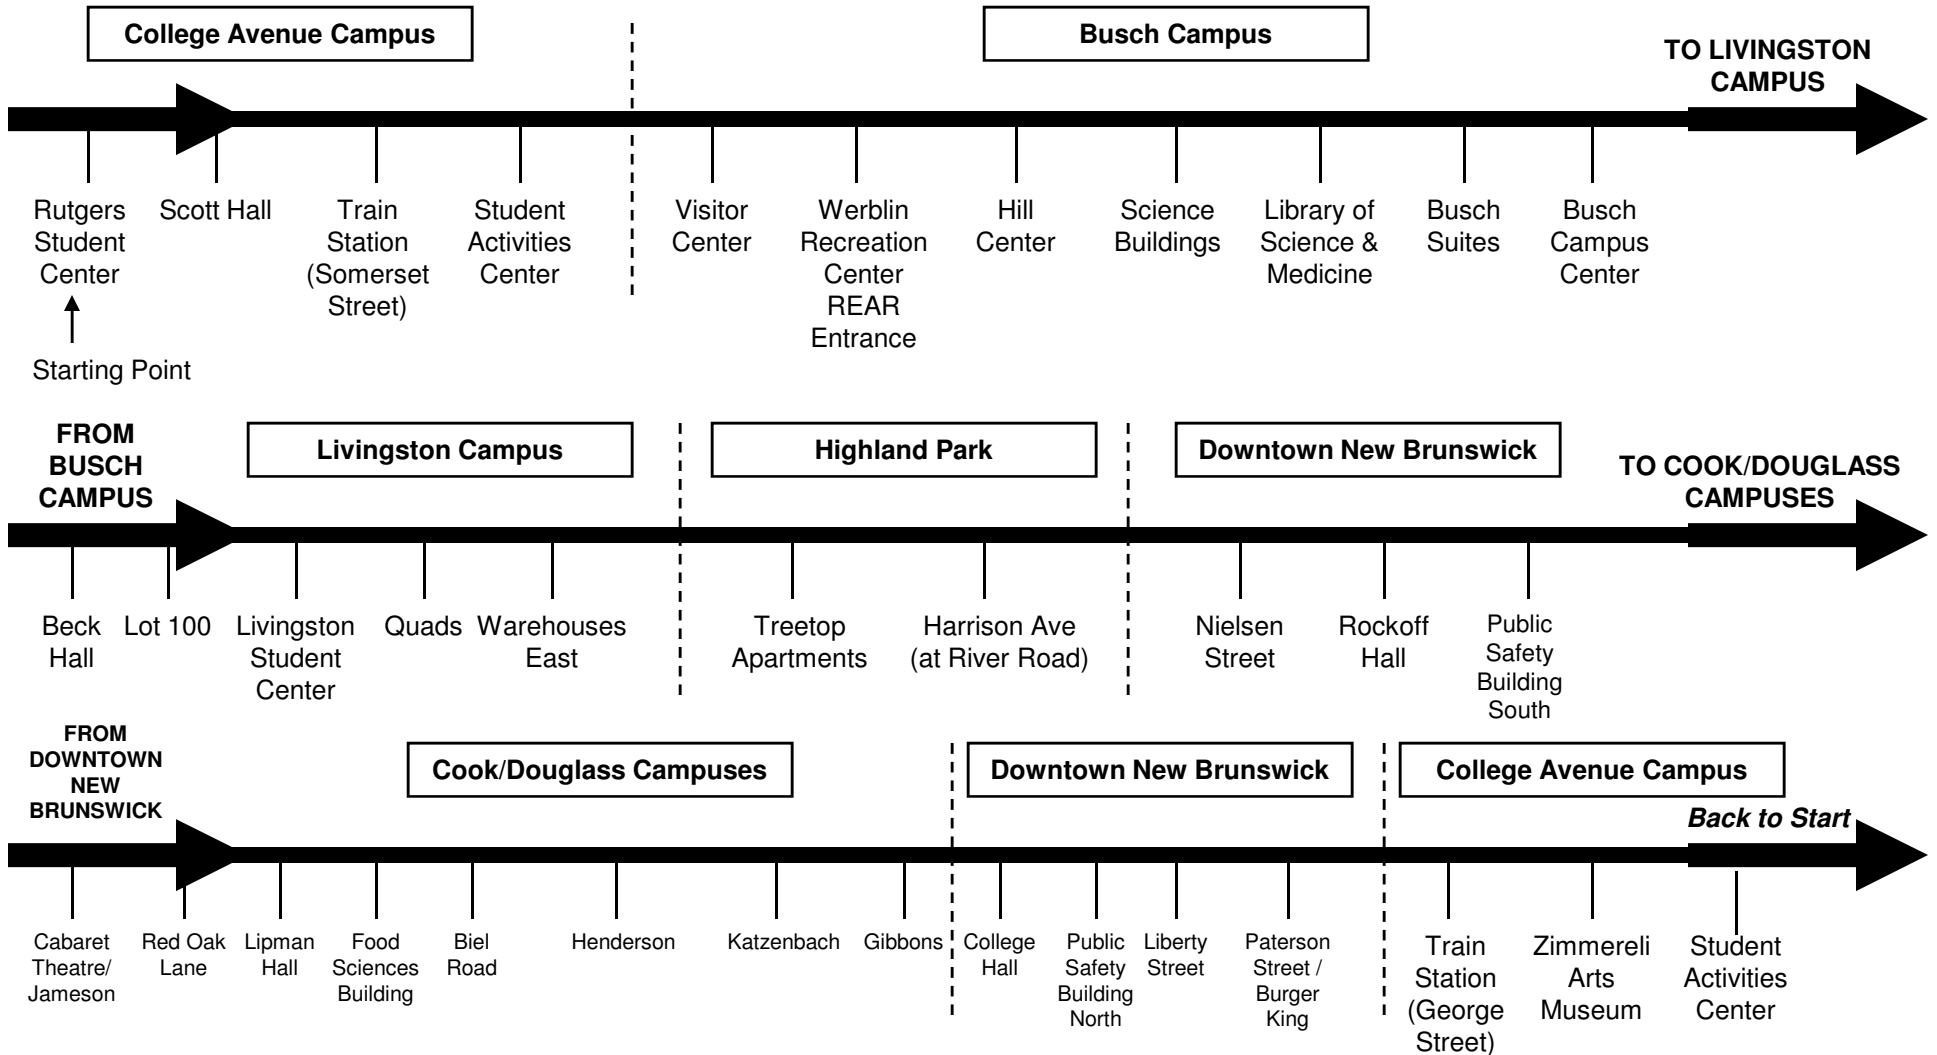

# "ALL CAMPUSES" BUS:

**COLLEGE AVE → BUSCH → LIVINGSTON → COOK / DOUGLASS**

**In service: Summer Weekdays/Weekends, Winter/Spring Break Weekends, Certain Holidays**

*Due to traffic and/or unforeseeable events/detours, the buses could be delayed and/or some bus stops may be bypassed.*