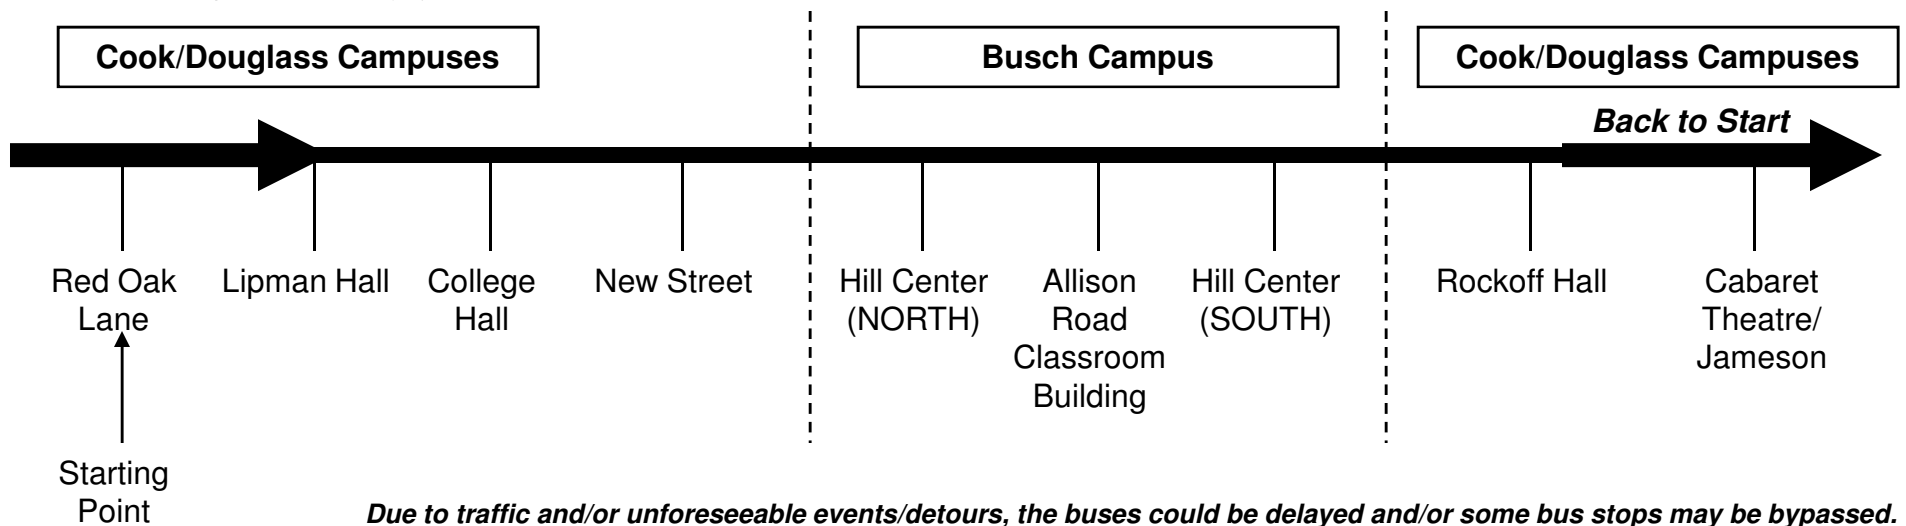

REXB: COOK / DOUGLASS / BUSCH

7 AM to 9 PM:

9 PM to 11 PM:

Due to traffic and/or unforeseeable events/detours, the buses could be delayed and/or some bus stops may be bypassed.