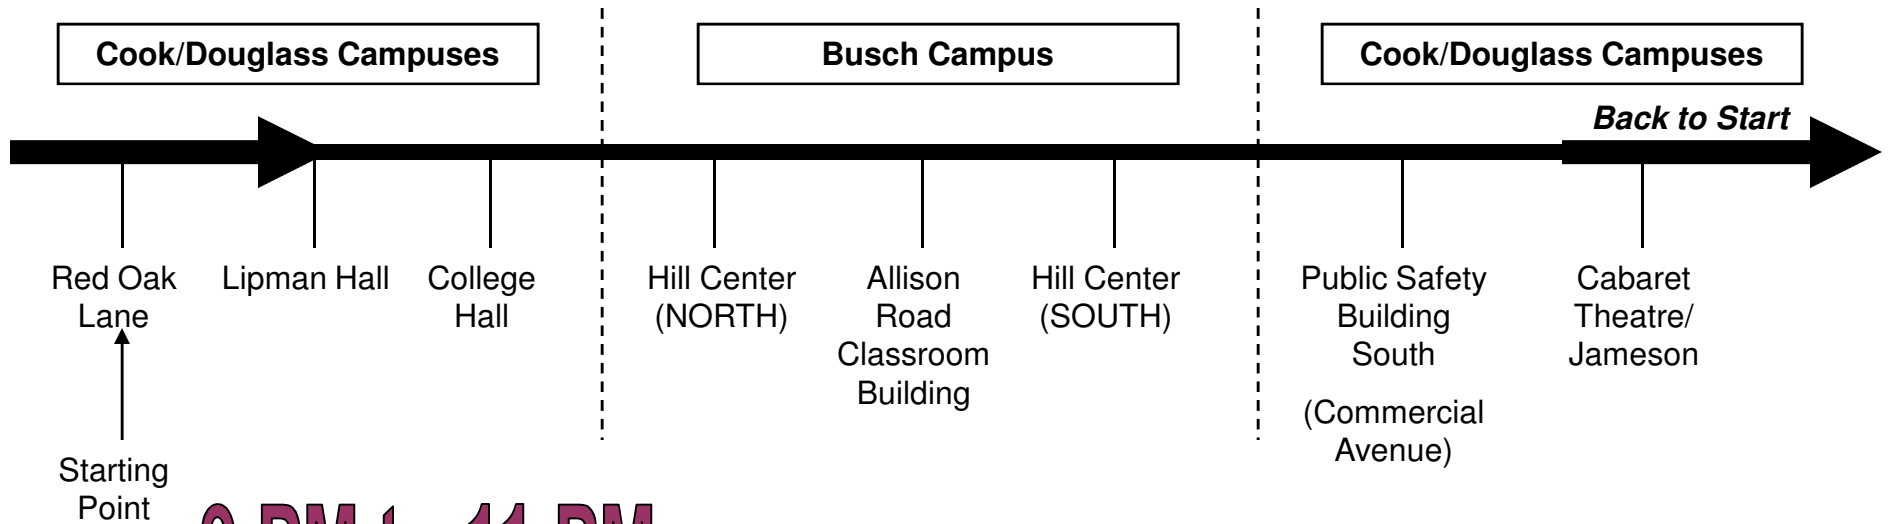

REXB: COOK / DOUGLASS / BUSCH

7 AM to 9 PM:

9 PM to 11 PM:

Due to traffic and/or unforeseeable events/detours, the buses could be delayed and/or some bus stops may be bypassed.