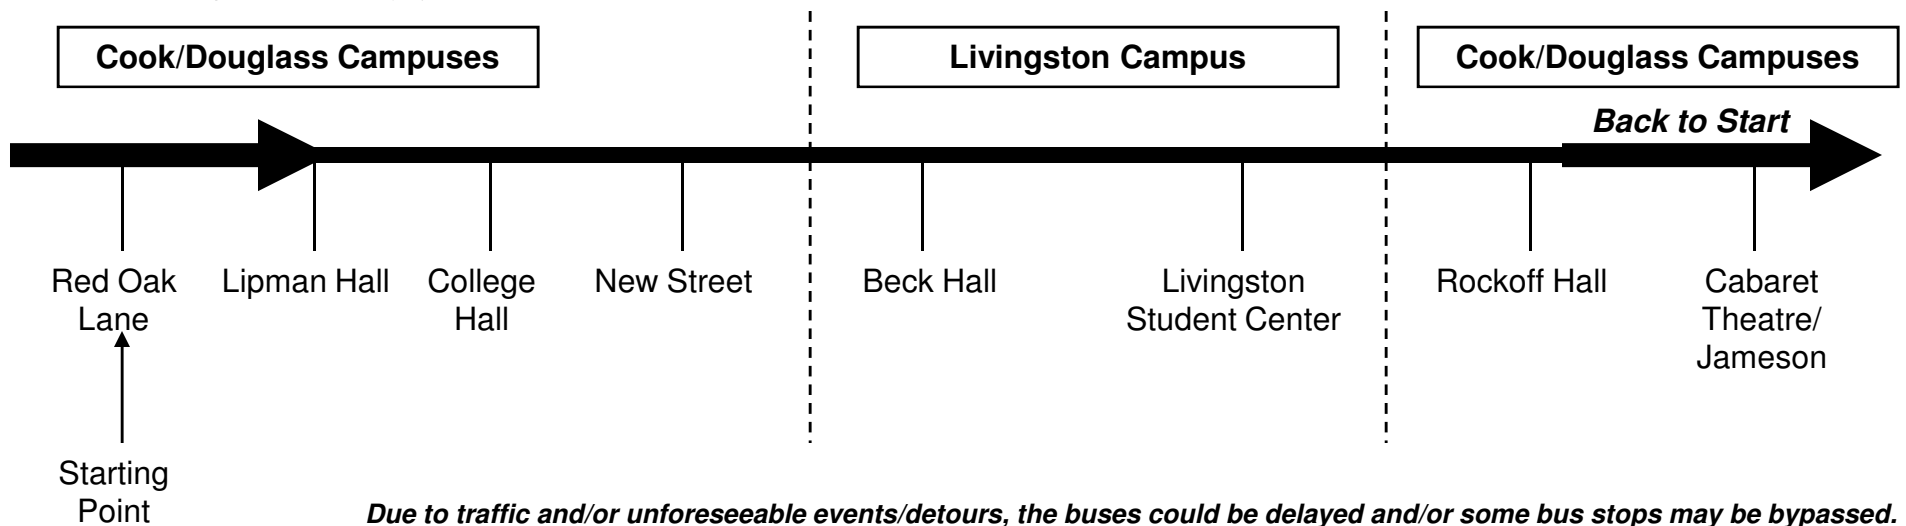

REXL: COOK / DOUGLASS / LIVINGSTON

7 AM to 9 PM:

9 PM to 11 PM:

Due to traffic and/or unforeseeable events/detours, the buses could be delayed and/or some bus stops may be bypassed.