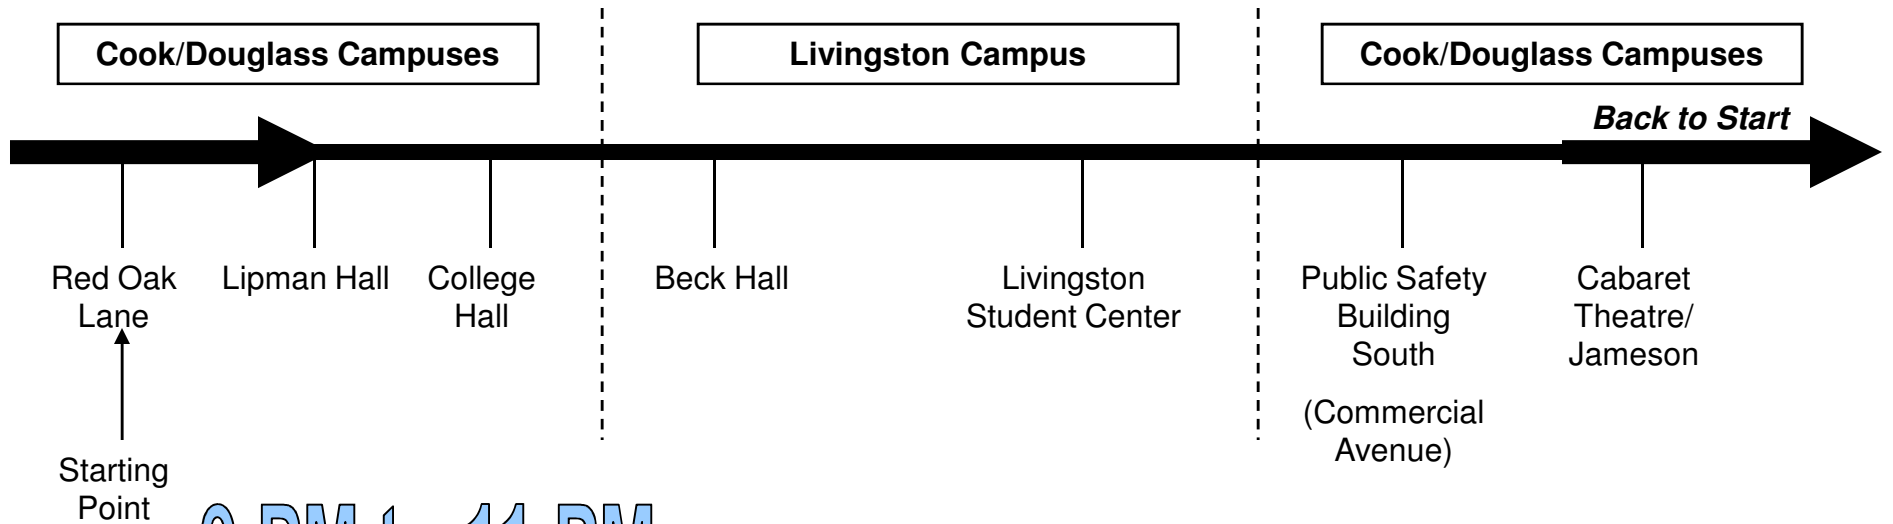

REXL: COOK / DOUGLASS / LIVINGSTON

7 AM to 9 PM:

9 PM to 11 PM:

Due to traffic and/or unforeseeable events/detours, the buses could be delayed and/or some bus stops may be bypassed.