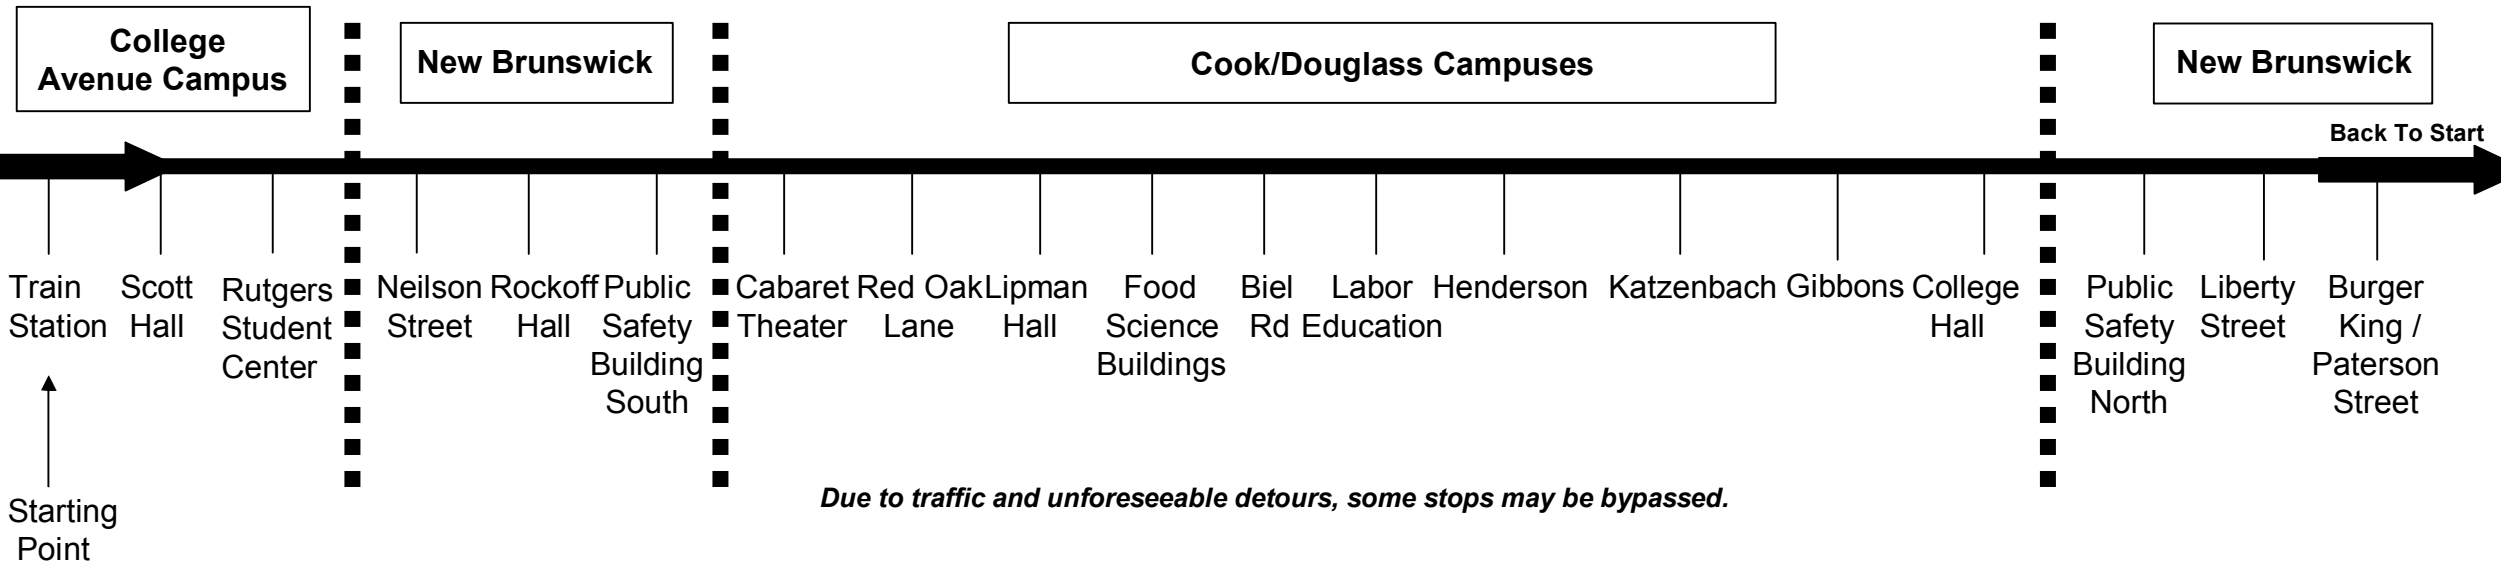

EE : COLLEGE AVE / COOK / DOUGLASS

(after 8 PM)