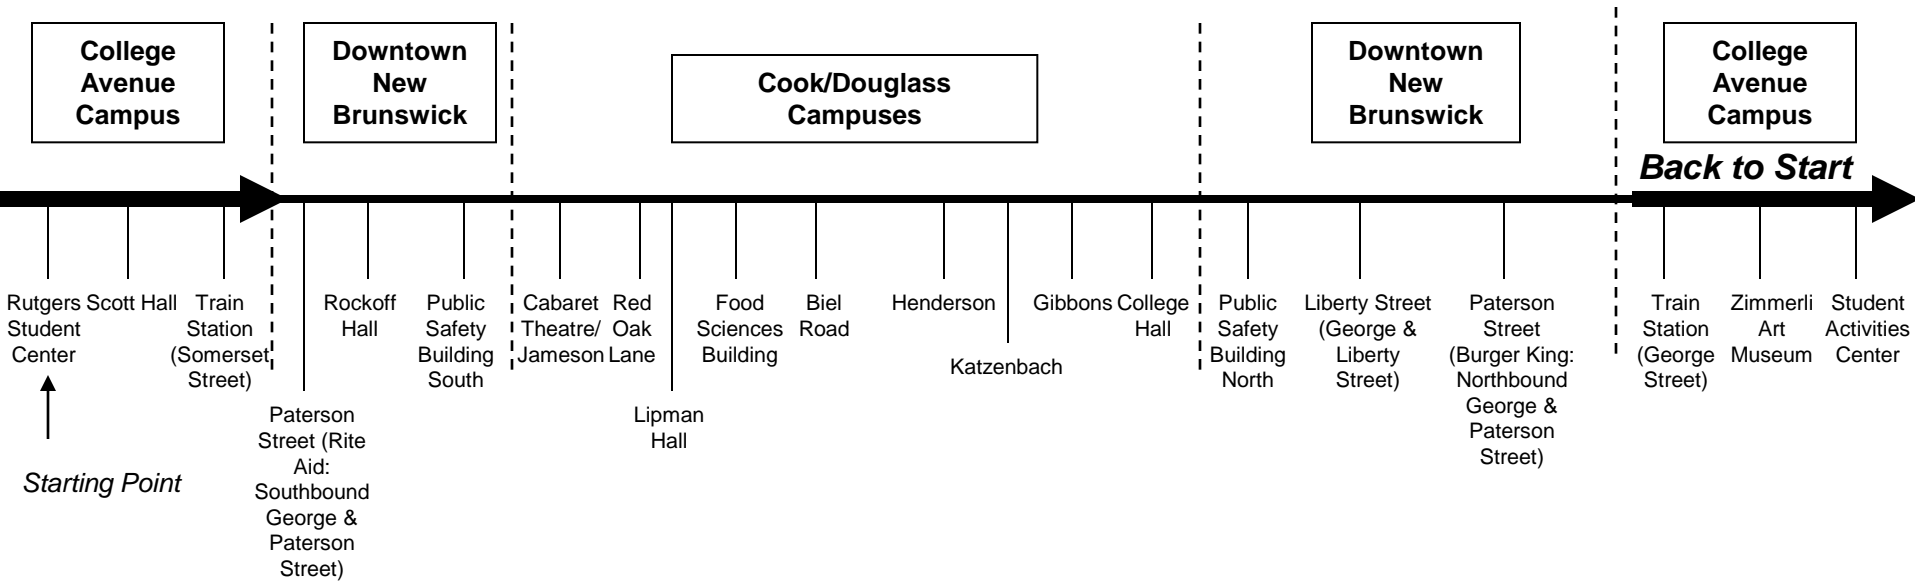

EE: COLLEGE AVE / COOK / DOUGLASS

(VIA GEORGE STREET)

as of 11/28/2011

2011-12 Academic Year

Due to scheduled events & unforeseeable events/detours, the buses could be delayed and/or some bus stops may be bypassed.