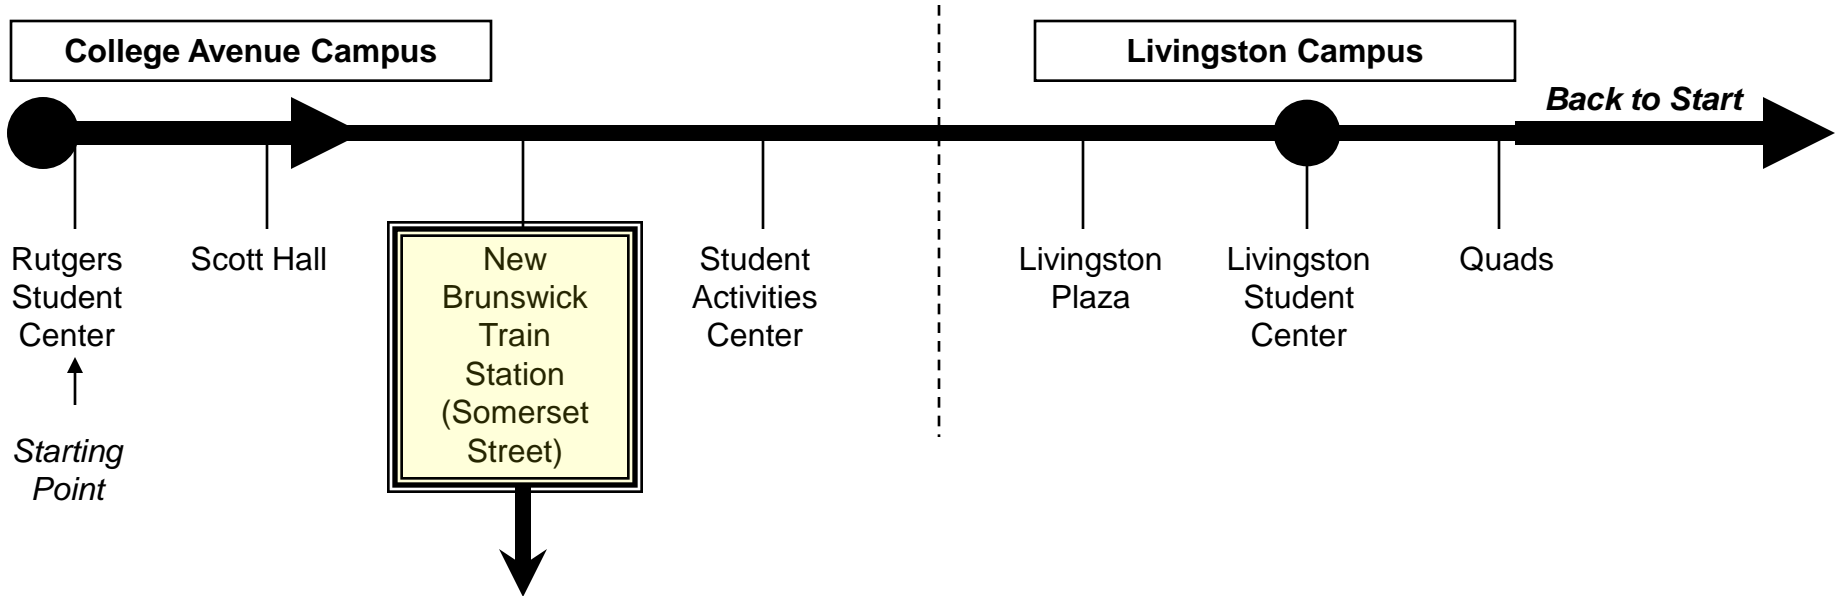

# "LX" route : COLLEGE AVE / LIVINGSTON

*(only serviced AFTER 9:30 PM)*