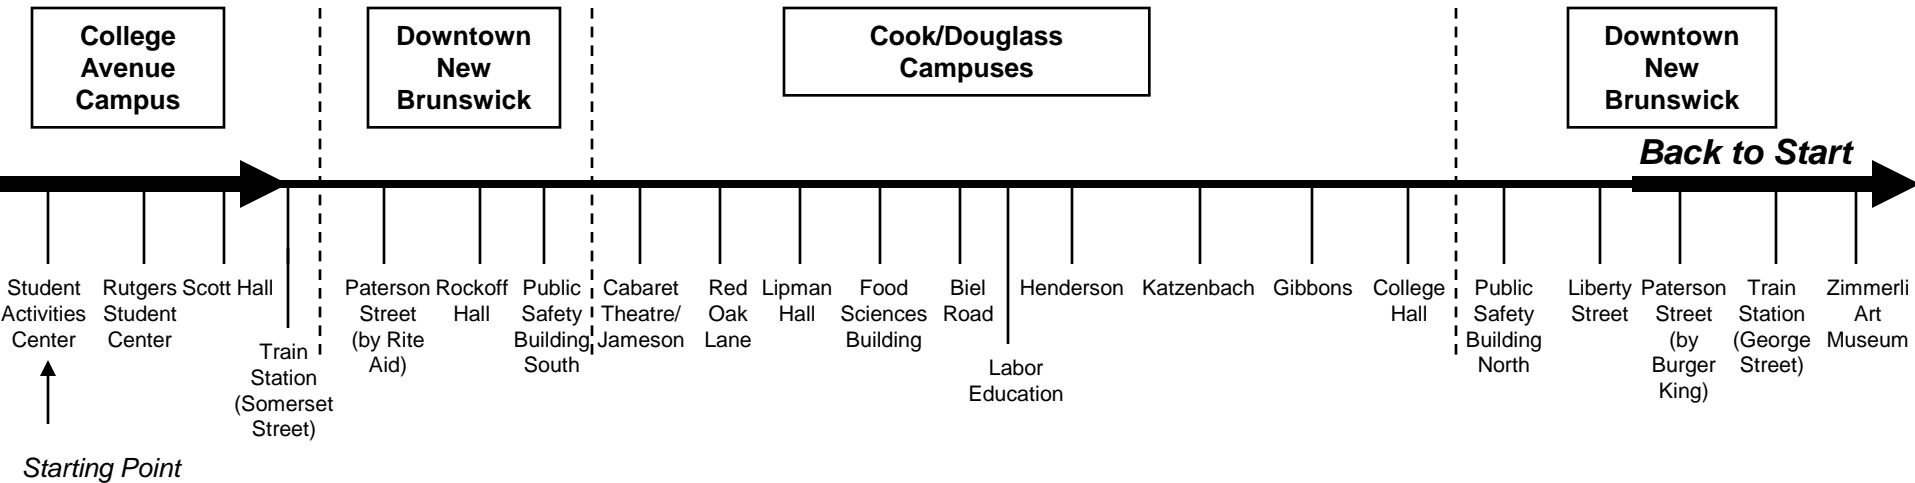

# EE: COLLEGE AVE / COOK / DOUGLASS

( VIA GEORGE STREET )

**In service: Weekdays & Weekends during the Fall & Spring Semesters; Weekdays during the Winter/Spring Breaks/Summer**

*Due to traffic and/or unforeseeable events/detours, the buses could be delayed and/or some bus stops may be bypassed.*